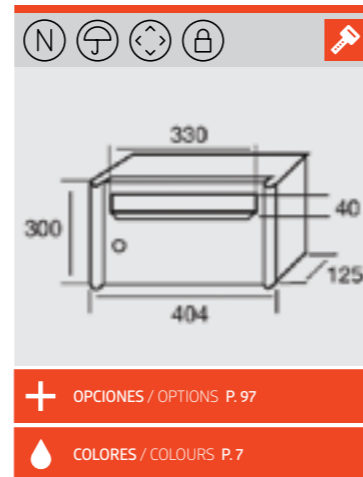

COLUMN V-404

REF. 08094 | 57,59€
Todo Pintura INOX
Box and Door in Stainless Steel Paint