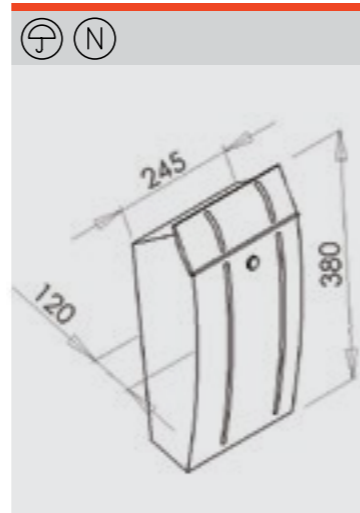

GARDEN 02

REF. 09608 | 30,17€
Plata
Silver

REF. 09607 | 30,17€
Blanco
White

REF. 09606 | 30,17€
Verde
Green

REF. 09605 | 30,17€
Negro
Black

GARDEN 05

REF. 09640 | 61,49€
Todo INOX Mate AISI 304
 Box and Door in Stainless Steel AISI 304 Mat