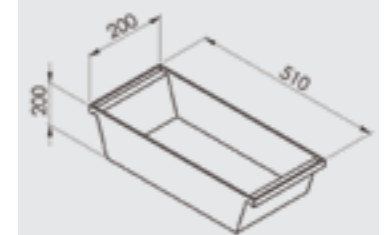

ESPEJOS / MIRRORS

EXTERIORES / OUTDOOR
> Acrílico / Incluye fijación a poste redondo.
> Acryl / Fixing to round post included.

REF. 53053	Diámetro 600 mm 600 mm diameter	101,86 €
REF. 53054	Diámetro 800 mm 800 mm diameter	160,86 €

INTERIORES / INDOOR
> Acrílico / Incluye fijación a poste redondo.
> Acryl / Fixing to round posts included.

REF. 53058	Diámetro 400 mm vista 400 mm diameter	93,15 €
REF. 53059	Diámetro 600 mm vista 600 mm diameter	96,03 €

SOPORTE UNIVERSAL / UNIVERSAL FIXING
> Sirve para pared y postes rectangulares 80 x 40 y 60 ø
> Fits 80 x 40 rectangular wall studs and 60 ø

REF. 53056	Soporte universal para espejo (poste o pared) Support for mirror (post or wall)	40,68 €

CASILLEROS / FILLING CABINETS

JOMA
QUALITY
GUARANTEE
MADE IN
SPAIN

	Color Colour	Medidas Exteriores External Dimensions A x B x C (mm)	Medidas Interiores Internal Dimensions A x B x C (mm)	Precio Price
REF. 90130	□	404 x 390 x 255	402 x 388 x 235	80,37 €
REF. 90140	□	404 x 390 x 385	404 x 388 x 365	84,30 €

* consultar, fabricación de casilleros con medidas especiales

ARENERO y GUARDA-TRAPOS

JOMA
QUALITY
GUARANTEE
MADE IN
SPAIN

REF. 05025 | 26,34€
Rojo RAL 3002
Red RAL 3002

REF. 05023 | 25,43€
Rojo RAL 3002
Red RAL 3002