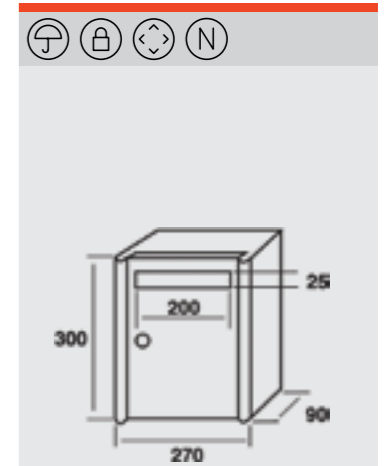

REF. 08007 | 40,90€

Todo Blanco Nieve
Box and Door in Black

REF. 08008 | 40,90€

Todo Negro
Box and Door in Black

JOMA
QUALITY
GUARANTEE
MADE IN
SPAIN

ARMARIO LIBRO DE EDIFICIO

JOMA
QUALITY
GUARANTEE
MADE IN
SPAIN