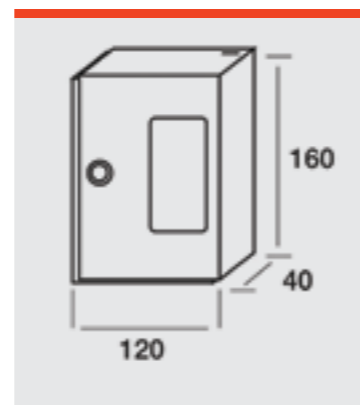

REF. 52007 | 1,32€
Cristal
Glass

REF. 01040 | 5,26€
Maza
Hammer