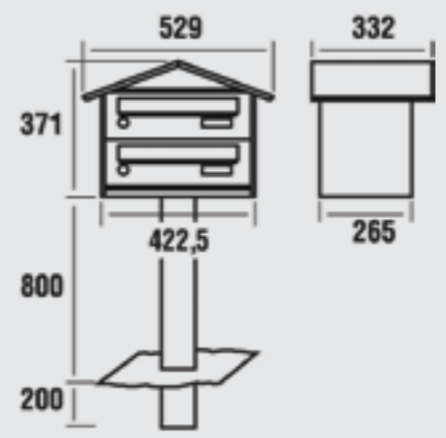

BUZONES AGRUPABLES / BANKS OF MAILBOXES
BCP / Community Mailboxes

COLORES / COLOURS P.7