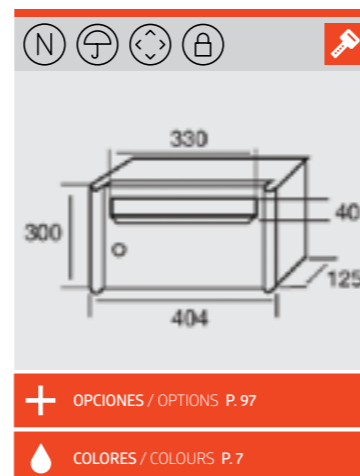

+ OPCIONES / OPTIONS P. 97

COLORES / COLOURS P. 7