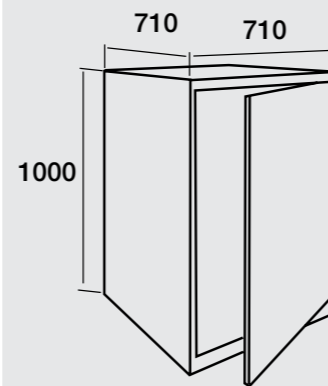

JOMA
QUALITY
GUARANTEE
MADE IN
SPAIN

> Armario libro de edificio.
Decreto 250/2003 BOPV 25.11.03
Normativa D. 2502/2013
> Cabinet for building specifications.