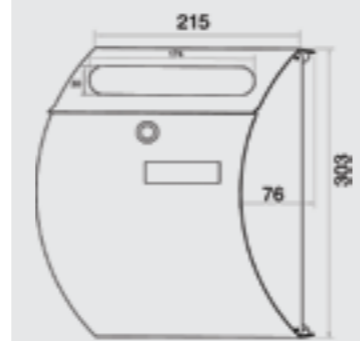

GARDEN 40

GARDEN 01

- > Diseñado para armonizar con todo tipo de entorno.
- > Recubrimiento: Poliester, Zinc, Fosfato, Acero.
- > Espesor de chapa: 0,7 mm.
- > Colores inalterables al tiempo.
- > Designed to match with any environment.
- > Polyester powder coated, Zinc, Phosphate, Steel.
- > Thickness of the plate: 0,7 mm.
- > Colours unalterable through time.

GARDEN 02