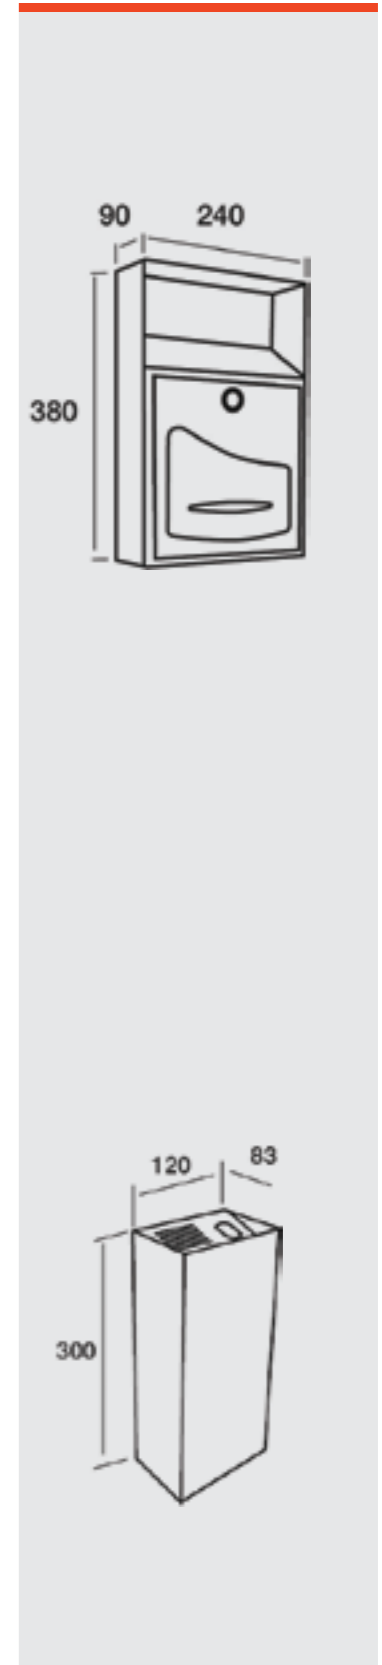

REF. 05053 | 44,23€
Rojo RAL 3002
Red RAL 3002

CENICEROS / ASHTRAY

Nº1

REF. 53150 | 58,46€
Negro Mate
Mat Black

REF. 53152 | 58,46€
Verde Foresta
Forest Green

JOMA
QUALITY
GUARANTEE
MADE IN
SPAIN

Nº2

REF. 53188 | 43,32€
Negro Mate
Mat Black