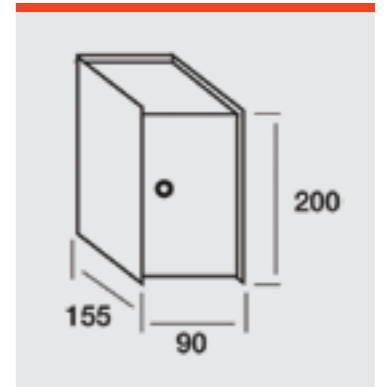

JOMA
QUALITY
GUARANTEE
MADE IN
SPAIN