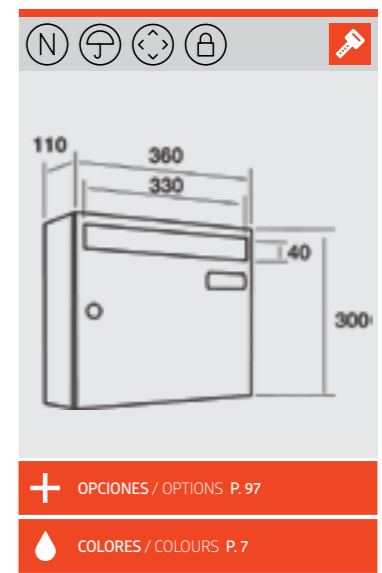

KOMPACT PUSH V-360

+ OPCIONES / OPTIONS P.97

COLORES / COLOURS P.7

REF. 83250 | 57,55€

Todo Pintura INOX
Box and Door in Stainless Steel Paint

JOMA
QUALITY
GUARANTEE
MADE IN
SPAIN

REF. 83255 | 71,08€

Negro Mate-INOX Mate AISI 304
Mat Black-Stainless Steel Mat AISI 304

REF. 83256 | 60,73€

Negro Mate-INOX Brillo AISI 430
Mat Black-Stainless Steel Gloss AISI 430