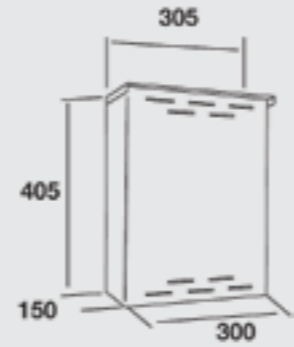

PAPELERAS EXTERIORES / OUTDOOR WASTE BINS

JOMA
QUALITY
GUARANTEE
MADE IN
SPAIN

> Chapa electrocincada de espesor 1,2 mm.
> Electrozinc steel plate, 1.2 mm thick.

SOPORTES / POSTS

> Para atornillar al suelo de 0,80 m de altura.
> Tubo: 40 x 20 x 2 / h=1000 mm
> Base: 130 x 130 x 5
> To be screwed to the floor 0.80 m high.
> Post: 40 x 20 x 2 / h=1000 mm
> Base: 130 x 130 x 5

JOMA
QUALITY
GUARANTEE
MADE IN
SPAIN

REF. 05000 | 44,23€
Negro Mate
Mat Black

REF. 05003 | 48,66€
Pintura INOX
Stainless Steel Paint

REF. 05053 | 44,23€
Rojo RAL 3002
Red RAL 3002

CENICEROS / ASHTRAY

Nº1

REF. 53150 | 58,46€
Negro Mate
Mat Black

REF. 53152 | 58,46€
Verde Foresta
Forest Green

JOMA
QUALITY
GUARANTEE
MADE IN
SPAIN

Nº2

JOMA
QUALITY
GUARANTEE
MADE IN
SPAIN