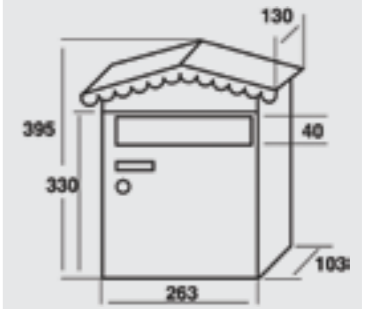

REF. 09620 | 32,35€
Blanco
White