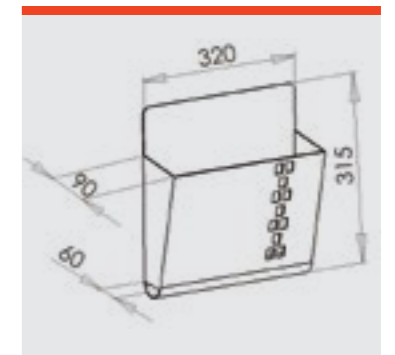

Modelo 4 / Model 4

JOMA
QUALITY
GUARANTEE
MADE IN
SPAIN

REF.	Color Colour	Precio Price	Modelo Model	Medidas Exteriores External Dimensions A x B x C (mm)
REF. 05062	Negro Mate / Mat Black	31,25 €	4	250 x 370 x 90
REF. 05063	Blanco Nieve / White Snow			
REF. 05064	⊗ Pintura Aluminio / Aluminium Paint	37,19 €		
REF. 05065	⊗ Pintura INOX / Stainless Steel Paint			