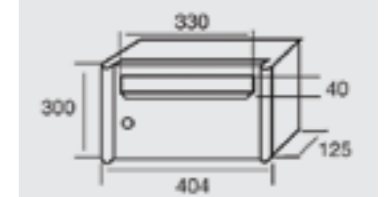

REF. 08088 | 59,01€

Todo Negro
Box and Door in Black

JOMA
QUALITY
GUARANTEE
MADE IN
SPAIN

REF. 08087 | 59,01€

Todo Blanco Nieve
Box and Door in White Snow

BOTIQUINES / FIRST AID BOXES

Nº1

REF. 04001 | 58,51€
Dimensiones exteriores (A x B x C)
Exterior dimensions (A x B x C)
(300 x 390 x 120 mm)