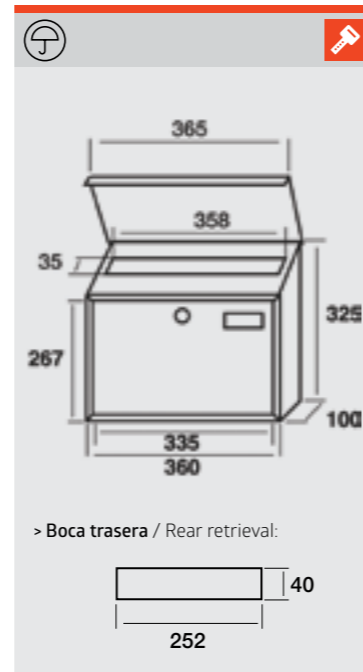

GARDEN 40 RC

REF. 09675 | 52,34€
Inoxidable AISI 304 Mate
Stainless Steel Mat AISI 304