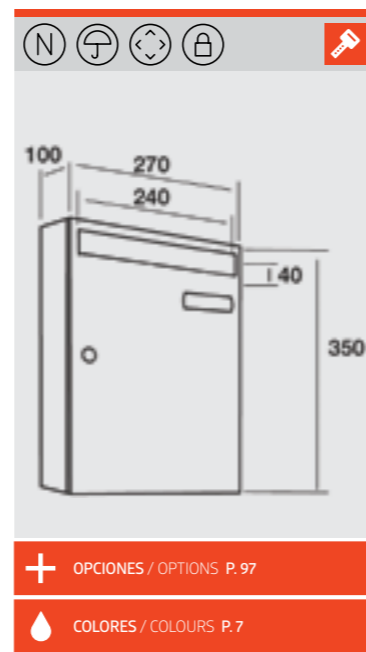

KOMPACT PUSH V-270

+ OPCIONES / OPTIONS P.97
COLORES / COLOURS P.7

REF. 83202 | 53,36€
Todo Blanco Nieve
Box and Door in White Snow

JOMA
QUALITY
GUARANTEE
MADE IN
SPAIN