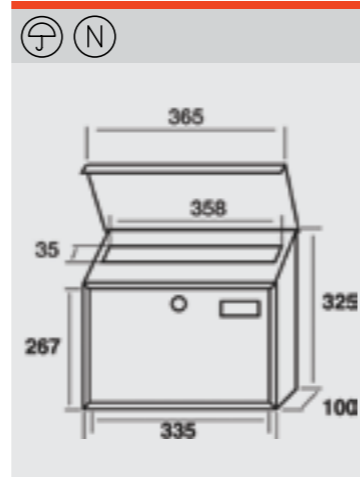

GARDEN 40

REF. 09674 | 53,74€
Inoxidable AISI 304 Mate Lacado
Mat Laqued Stainless Steel AISI 304