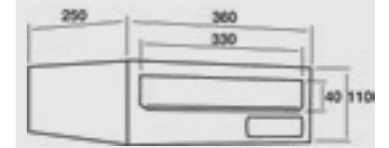

+ OPCIONES / OPTIONS P. 97

COLORES / COLOURS P. 7