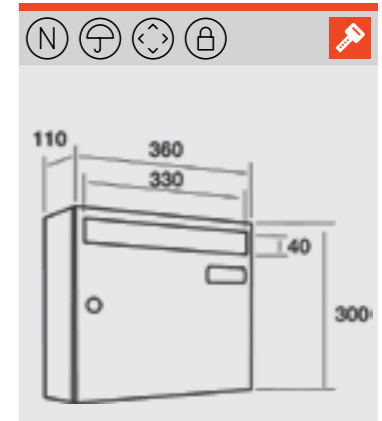

KOMPACT PUSH V-360

+ OPCIONES / OPTIONS P.97
COLORES / COLOURS P.7

REF. 83250 | 57,55€
Todo Pintura INOX
Box and Door in Stainless Steel Paint

JOMA
QUALITY
GUARANTEE
MADE IN
SPAIN