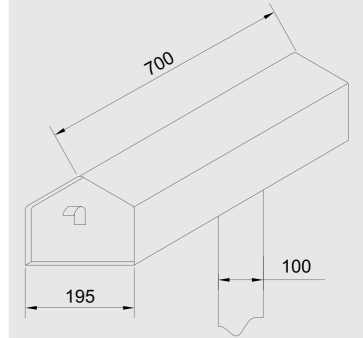

JOMA
QUALITY
GUARANTEE
MADE IN
SPAIN

REF. 53120 | 74,36€
Verde Foresta (1 puerta)
Forest Green (1 door)

REF. 53124 | 81,79€
Verde Foresta (doble puerta)
Forest Green (double door)

REF. 53140 | 36,82€
Poste + Conexión. Verde Foresta
Post + Assembly Plate. Forest Green

REF. 53147 | 31,31€
Anclaje pared + Conexión. Verde Foresta
Wall mounted support. Forest Green

> Chapa electrocincada de 1,2 mm de espesor.
> Electrozincued steel of 1.2 mm.