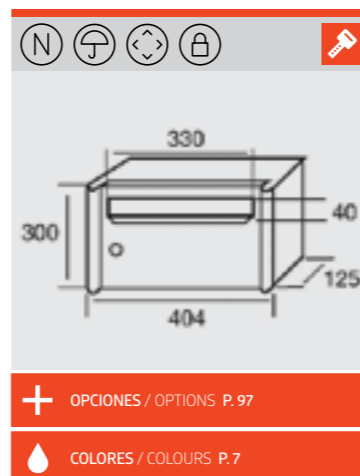

COLUMN V-404

+ OPCIONES / OPTIONS P.97

COLORES / COLOURS P.7

REF. 08094 | 57,59€
Todo Pintura INOX
Box and Door in Stainless Steel Paint

JOMA
QUALITY
GUARANTEE
MADE IN
SPAIN