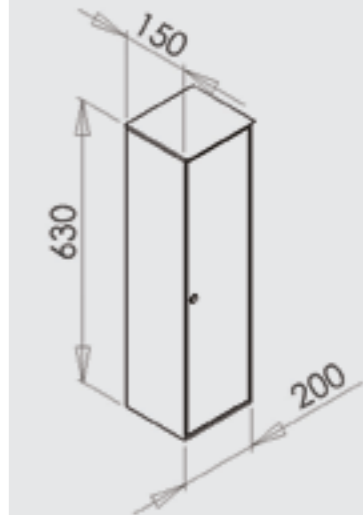

JOMA
QUALITY
GUARANTEE
MADE IN
SPAIN

REF. 53290 | 75,11€
Vertical con cerradura dentada AGA

REF. 53292 | 83,70€
Vertical con pomo

> Chapa electrocincada de 1,2 mm de espesor.
> Electrozincued steel of 1.2 mm.