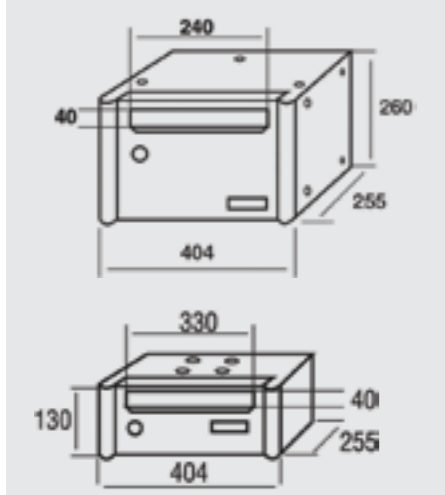

BUZONES AGRUPABLES / BANKS OF MAILBOXES
BCP / Community Mailboxes

COLORES / COLOURS P.7