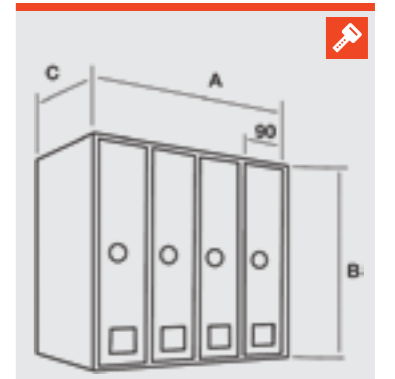

AZ 90 CARGA FRONTAL / FRONT LOAD

+ OPCIONES / OPTIONS P.97
> Envolverte incluido.
> Surround included.

COLORES / COLOURS P.7

JOMA
QUALITY
GUARANTEE
MADE IN
SPAIN