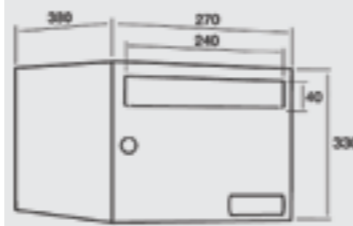

+ OPCIONES / OPTIONS P.97

COLORES / COLOURS P.7

> También cuerpo y puerta de mismo color.
> Same colour in box and door.