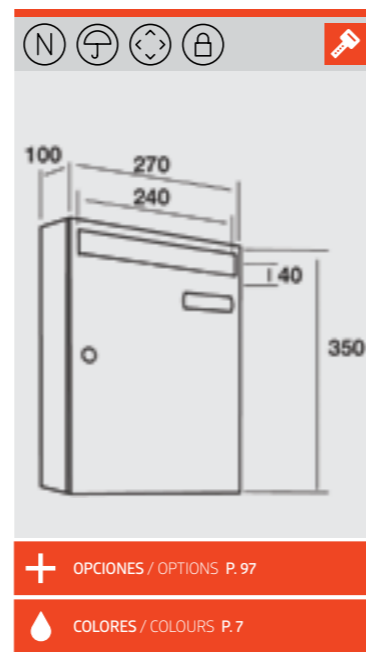

KOMPACT PUSH V-270

+ OPCIONES / OPTIONS P.97

COLORES / COLOURS P.7

REF. 83202 | 53,36€

Todo Blanco Nieve
Box and Door in White Snow

JOMA
QUALITY
GUARANTEE
MADE IN
SPAIN

REF. 83205 | 69,90€

Negro Mate-INOX Mate AISI 304
Mat Black-Stainless Steel Mat AISI 304

REF. 83206 | 59,53€

Negro Mate-INOX Brillo AISI 430
Mat Black-Stainless Steel Gloss AISI 430

REF. 83201 | 57,55€

Todo Pintura Aluminio
Box and Door in Aluminium Paint

REF. 83203 | 52,32€

Todo Negro Mate
Box and Door in Mat Black

REF. 83204 | 56,52€

Todo Bronce Meteorite
Box and Door in Meteor Bronze

REF. 83200 | 57,55€

Todo Pintura INOX
Box and Door in Stainless Steel Paint