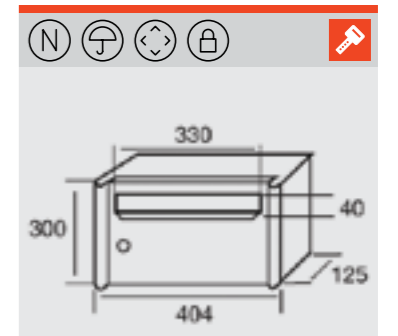

COLUMN V-404

+ OPCIONES / OPTIONS P. 97
COLORES / COLOURS P. 7

REF. 08094 | 57,59€
Todo Pintura INOX
Box and Door in Stainless Steel Paint

JOMA
QUALITY
GUARANTEE
MADE IN
SPAIN