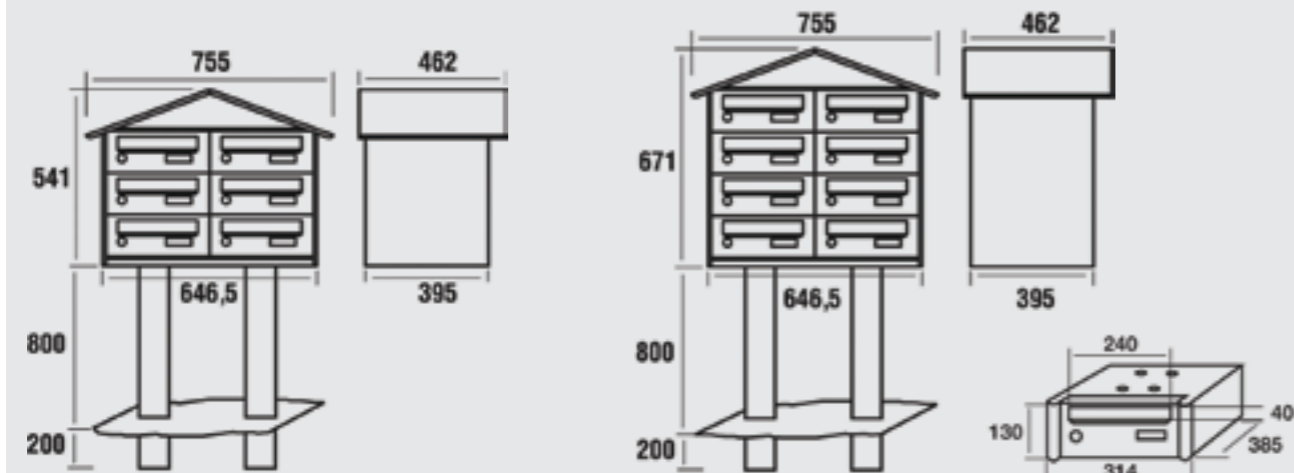

BCP / COMMUNITY MAILBOXES

CON ó SIN SOPORTE
WITH or WITHOUT POSTS

JOMA
QUALITY
GUARANTEE
MADE IN
SPAIN

COLORES / COLOURS P.7

COLORES / COLOURS P.7