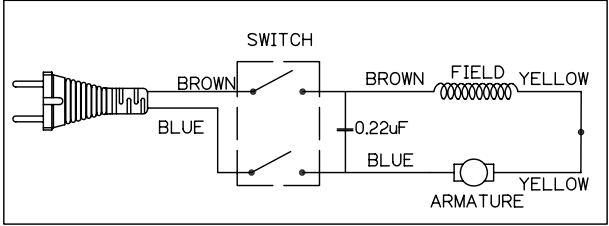

## TSA001 - Precision Power Saw 235mm

<b>No.</b>	<b>Description</b>	<b>Qty</b>
1	Screw Motor Top Cover	2
2	Motor Top Cover	1
3	Speed Controller	1
4	Power Cord	1
5	Copper Ring B	1
6	Copper Ring A	1
7	Cord Guard	1
8	Screw Rack Post Cap	1
9	Rack Post Cap	1
9.1	Screw	1
10	Rack Post Spring Guide	1
9-9.1	Rack Post Guide Assy	1 SET
11	Screw, Upper Armature Bearing Plate	2
12	Upper Armature Bearing Plate	1
13	Cord Restrain	1
14	Screw Cord Restraint	2
15	Screw Switch Mount	3
16	Switch Mount	1
17	Switch, Marquardt	1
18	Slide Cover, Switch	1
19	Depth Stop Spring Guide	1
20	Housing Cover, Switch End	1
21	Screw Cord Restrain	1
22	Screw Switch Cover	4
23	Spring Switch Cover	1
15*3,16,17, 18,20,23	Switch Set	1 SET
24	Brown Connect Wire	1
25	Blue Connect Wire	1
26	SET SCREW (M5*8mm)	2
27	Holder Brush	2
28	Brush	2
29	Cap Brush	2
30	Screw	1
31	Micro Adjust Knob	1
32	Upper Motor Body	1
33	Field	1
34	Metal Worm Shaft	1