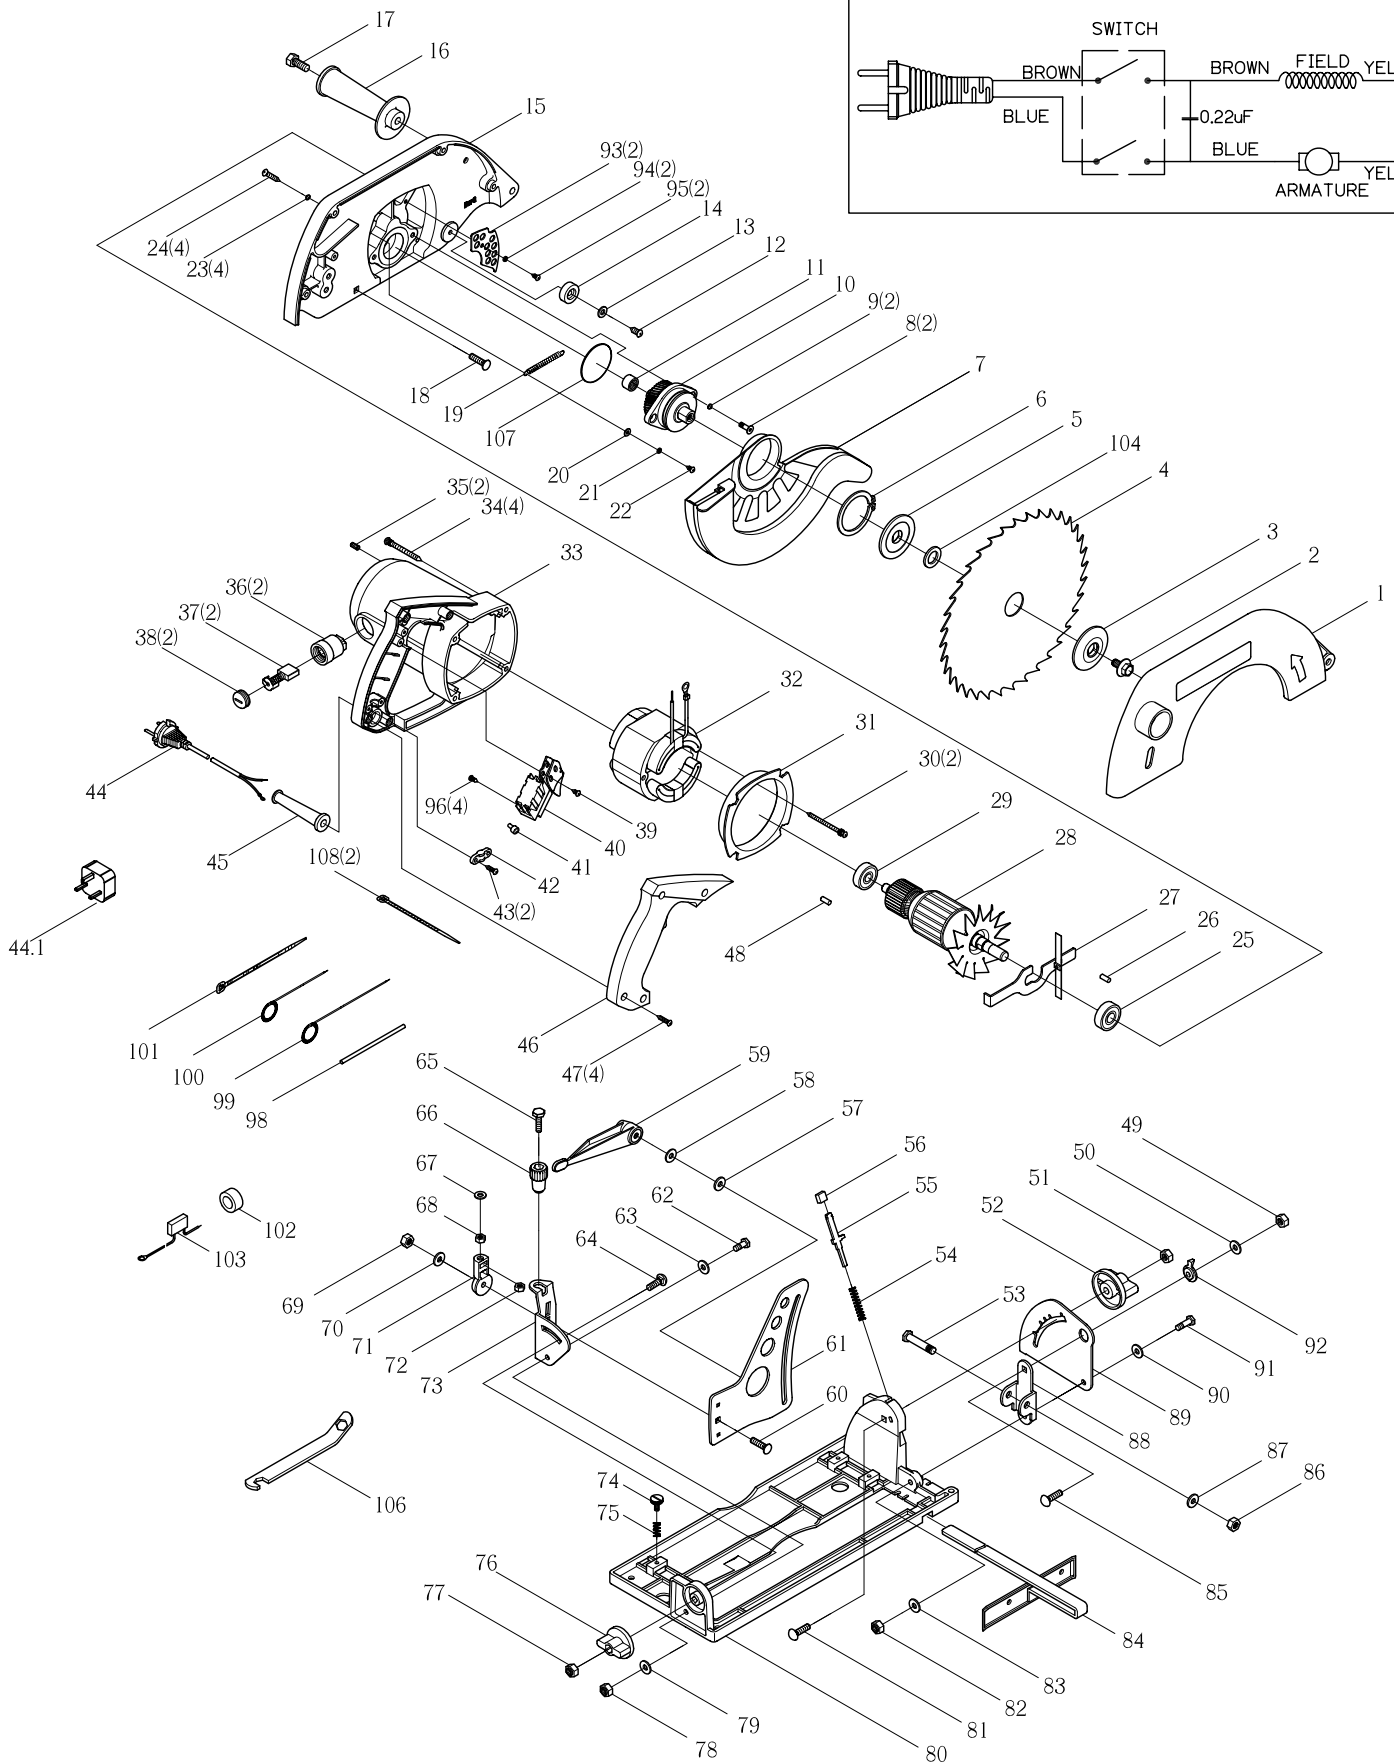

## TSA001 - Precision Power Saw 235mm

<b>No.</b>	<b>Description</b>	<b>Qty</b>
1	Screw Motor Top Cover	2
2	Motor Top Cover	1
3	Speed Controller	1
4	Power Cord	1
5	Copper Ring B	1
6	Copper Ring A	1
7	Cord Guard	1
8	Screw Rack Post Cap	1
9	Rack Post Cap	1
9.1	Screw	1
10	Rack Post Spring Guide	1
9-9.1	Rack Post Guide Assy	1 SET
11	Screw, Upper Armature Bearing Plate	2
12	Upper Armature Bearing Plate	1
13	Cord Restrain	1
14	Screw Cord Restraint	2
15	Screw Switch Mount	3
16	Switch Mount	1
17	Switch, Marquardt	1
18	Slide Cover, Switch	1
19	Depth Stop Spring Guide	1
20	Housing Cover, Switch End	1
21	Screw Cord Restrain	1
22	Screw Switch Cover	4
23	Spring Switch Cover	1
15*3,16,17, 18,20,23	Switch Set	1 SET
24	Brown Connect Wire	1
25	Blue Connect Wire	1
26	SET SCREW (M5*8mm)	2
27	Holder Brush	2
28	Brush	2
29	Cap Brush	2
30	Screw	1
31	Micro Adjust Knob	1
32	Upper Motor Body	1
33	Field	1
34	Metal Worm Shaft	1